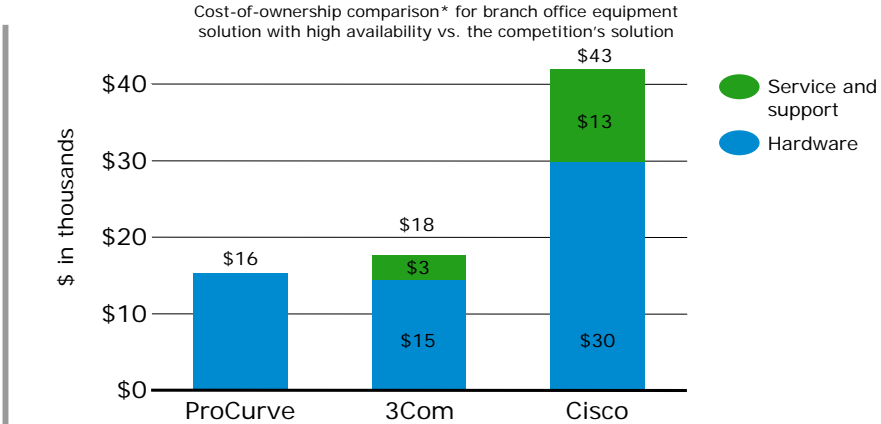

# ProCurve Networking vs. 3Com and Cisco: 5-year cost-of-ownership for branch office equipment

Configuration details		
ProCurve configurations	(5) ProCurve Secure Router 7102dl (Low End) (5) 1xE1 dl module (5) ISDN BRI S/T backup (1) ProCurve Secure Router 7203dl (Midrange) (1) 8xT1/E1 dl Wide module	
3Com configurations	(5) 3Com Router 5012 (5) 1-Port Fast Ethernet Interface Card (5) 1-Port Fractional E1 Interface Card (5) 2-Port ISDN BRI U Interface Card (1) 3Com Router 5642 (2) 3Com Router 5000 Series 4-Port E1/CE1/PRI MIM	
Cisco configurations	(5) 2801 Router W/INLINE PWR 2FE 4SLO (5) 1-Port RJ-48 Multiflex Trunk (5) 1-Port ISDN BRI WAN Interface Card (1) Cisco 3745 VPN Bundle AIM-VPN HPI (3) 2-Port RJ48 Multiflex Trunk E1	
Services and support		
ProCurve	8x5, next-business-day support for 7102dl	\$0
	8x5, next-business-day support for 7203dl Includes software updates, Web 24x7, lifetime warranty with next-business-day advance replacement, phone and e-mail support during business hours <b>for 5 years</b>	\$0
	<b>Total</b>	<b>\$0</b>
3Com	3CS-EXP-04E/3Com Express Service for the 5012 (1 year) 8x5xNBD parts only	\$474
	3CS-EXP-08E/3Com Express Service for the 5642 (1 year) 8x5xNBD parts only	\$279
	First year warranty included in purchase price	\$0
	Service based on 1 additional year	\$753
	Service based on 4 additional years	\$3,011
Cisco	CON-SNT-PKG4/SMARTnet (1 year) 8x5 next-business-day for C2801-AC-1P	\$1,362
	CON-SNT-PKG12/SMARTnet (1 year) 8x5 next-business-day for C3745 (1)	\$1,875
	First year warranty included in purchase price	\$0
	Service based on 1 additional year	\$3,236
	Service based on 4 additional years	\$12,945