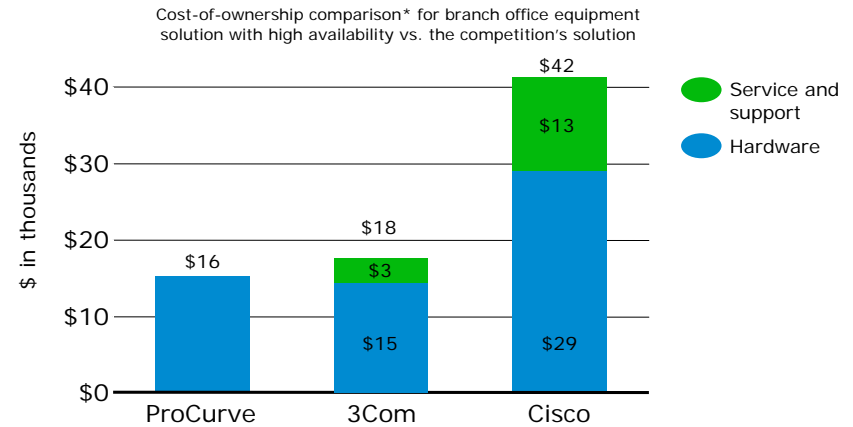

ProCurve Networking vs. 3Com and Cisco: 5-year cost-of-ownership comparison for branch office equipment

Configuration details		
ProCurve configurations	(5) ProCurve Secure Router 7102dl (Low End) (5) 1xT1 dl module (5) Analog modem backup (1) ProCurve Secure Router 7203dl (Midrange) (1) 8xT1 dl Wide module	
3Com configurations	(5) 3Com Router 5012 (5) 1-Port Fast Ethernet Interface Card (5) 1-Port Fractional T1 Interface Card (5) 1-Port Analog Modem (1) 3Com Router 5642 (3) 2-Port T1/CT1/PRI Module	
Cisco configurations	(5) 2801 Router W/INLINE PWR 2FE 4SLO (5) 1-Port DSU/CSU WAN Interface Card (5) 1-Port Analog Modem WAN Interface Card (1) Cisco 3745 VPN Bundle AIM-VPN HPI (3) 2-Port RJ48 Multiflex Trunk T1	
Services and support		
ProCurve	8x5, next-business-day support for 7102dl	\$0
	8x5, next-business-day support for 7203dl Includes software updates, Web 24x7, lifetime warranty with next-business-day advance replacement, phone and e-mail support during business hours for 5 years	\$0
	Total	\$0
3Com	3CS-EXP-04E—8x5, next-business-day support for 5012	\$474
	3CS-EXP-08E—8x5, next-business-day support for 5642	\$279
	First year warranty included in purchase price	\$0
	Service based on 1 additional year	\$753
	Service based on 4 additional years	\$3,011
Cisco	CON-SNT-PKG4—8x5, next-business-day support for C2801-AC-1	\$1,362
	CON-SNT-PKG12—8x5, next-business-day support for C3745 (1)	\$1,875
	First year warranty included in purchase price	\$0
	Service based on 1 additional year	\$3,236
	Service based on 4 additional years	\$12,945