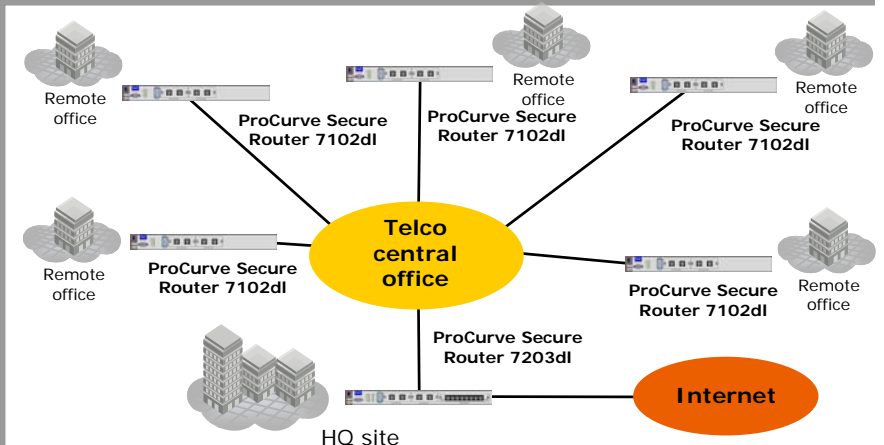

5 remote sites, 1 headquarters, HQ with Internet link